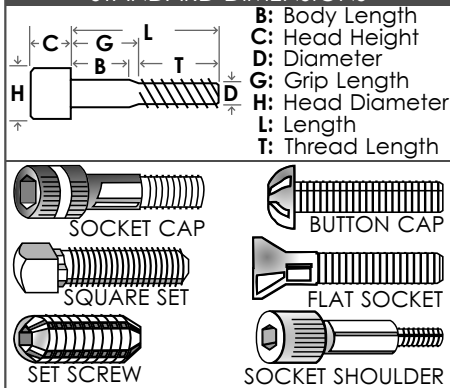

(800) 899 - ASCO
ALUMINUM SUPPLY CO
www.AluminumSupply.com

Our sister company, Aluminum Supply Co., distributes and fabricates metal products.

FASTENERS

ANCHORS

ADHESIVE - MECHANICAL - POWDER

BOLTS

STANDARD DIMENSIONS

BOLT GRADES

SOCKET PRODUCTS

STANDARD DIMENSIONS

RIVETS

STANDARD DIMENSIONS

SCREWS

SCREW HEADS

NUTS