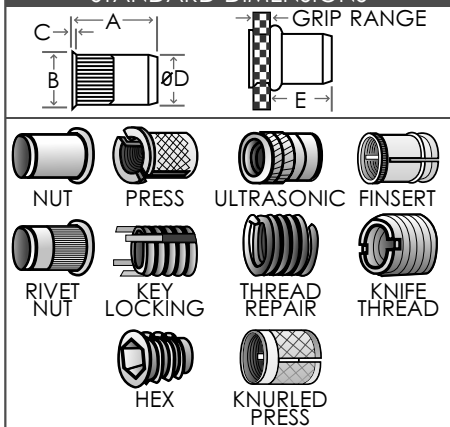

(800) 899 - ASCO
ALUMINUM SUPPLY CO
www.AluminumSupply.com

Our sister company, Aluminum Supply Co., distributes and fabricates metal products.

FASTENERS

ANCHORS

ADHESIVE - MECHANICAL - POWDER

BOLTS

STANDARD DIMENSIONS

BOLT GRADES

SOCKET PRODUCTS

STANDARD DIMENSIONS

RIVETS

STANDARD DIMENSIONS

SCREWS

SCREW HEADS

NUTS

THREADED INSERTS

STANDARD DIMENSIONS

WASHERS

ACCESSORIES

ABRASIVES

Cutting - Grinding - Blending

CABLE TIES

Specialty Cable Ties - Mounts Bundle Management

CHEMICALS & SEALANTS

Threadlocker - Anti-Seize Aerosols

CUTTING TOOLS

Drill Bits - End Mill - Taps

FITTINGS

Pipe - Brass - Flange - Valve

ELECTRICAL PRODUCTS

Wire Nuts - Terminals - Tape