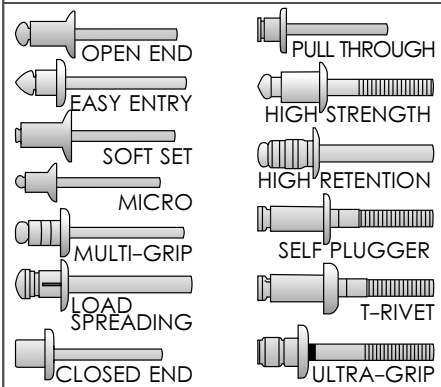

(800) 899 - ASCO
ALUMINUM SUPPLY CO
www.AluminumSupply.com

Our sister company, Aluminum Supply Co., distributes and fabricates metal products.

FASTENERS

ANCHORS

ADHESIVE - MECHANICAL - POWDER

BOLTS

STANDARD DIMENSIONS

BOLT GRADES

SOCKET PRODUCTS

STANDARD DIMENSIONS

RIVETS

STANDARD DIMENSIONS

SCREWS

SCREW HEADS

NUTS

THREADED INSERTS

STANDARD DIMENSIONS

WASHERS

ACCESSORIES

ABRASIVES

Cutting - Grinding - Blending

CABLE TIES

Specialty Cable Ties - Mounts Bundle Management