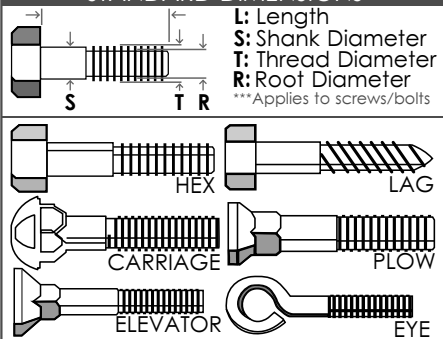

(800) 899 - ASCO
ALUMINUM SUPPLY CO
www.AluminumSupply.com

Our sister company, Aluminum Supply Co., distributes and fabricates metal products.

FASTENERS

ANCHORS

ADHESIVE - MECHANICAL - POWDER

BOLTS

STANDARD DIMENSIONS

BOLT GRADES

SOCKET PRODUCTS

STANDARD DIMENSIONS

RIVETS

STANDARD DIMENSIONS

SCREWS

SCREW HEADS

NUTS